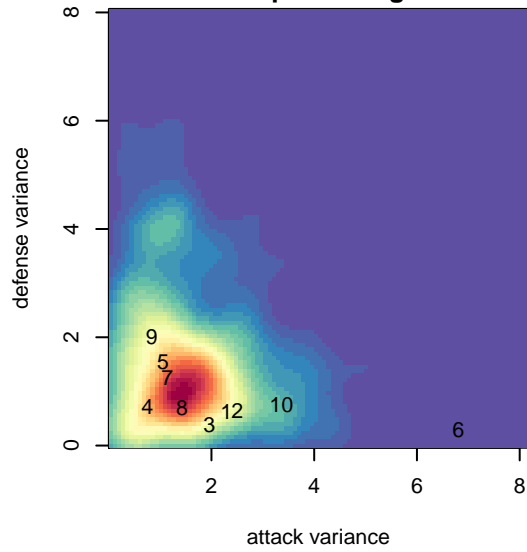

LCYSA G04

, OR
G04 total strength=659
attack=0.93 defense=0.4
spr league = Spr OYS G04 Div 2 White

alt names used:
LCYSA 04G

Venues played:
2017 Spr OYS G04 Division 2 White

**attack and defense variance (black dot)
relative to other teams
and top 10 in region**

**attack and defense rating
relative to others at age
and all opponents in last 13 months**

Performance relative to 13 month average

Performance relative to 13 month average

date	home		away		venue	pred.home	pred.away
2018-05-01	LCYSA G04	0	Capital FC Timbers Black G04	0	2017 Spr OYS G04 Division 2 White	0.52	4.81
2018-04-29	FC Columbia County G04	10	LCYSA G04	1	2017 Spr OYS G04 Division 2 White	4.29	0.64
2018-04-21	LCYSA G04	2	FC Salmon Creek Nemesis Blue G04	8	2017 Spr OYS G04 Division 2 White	0.38	14.84
2018-04-15	FSC Roses White G04	8	LCYSA G04	1	2017 Spr OYS G04 Division 2 White	7.12	0.69
2018-03-18	Westside Timbers Mundial TS G04	6	LCYSA G04	1	2017 Spr OYS G04 Division 2 White	2.88	1.41
2018-03-10	CYSA Timber Barons White G04	4	LCYSA G04	0	2017 Spr OYS G04 Division 2 White	4.43	0.45
2018-03-04	LCYSA G04	0	CYSA Timber Barons Black G04	9	2017 Spr OYS G04 Division 2 White	0.25	6.22
2018-02-24	LCYSA G04	0	PCU Black 1 G04	2	2017 Spr OYS G04 Division 2 White	0.67	2.40