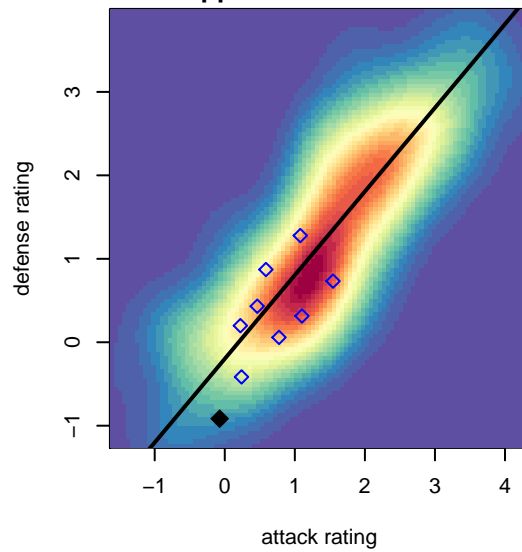

LCYSA G04

, OR
G04 total strength=659
attack=0.93 defense=0.4
spr league = Spr OYS G04 Div 2 White

alt names used:
LCYSA 04G

Venues played:
2017 Spr OYS G04 Division 2 White

**attack and defense variance (black dot)
relative to other teams
and top 10 in region**

**attack and defense rating
relative to others at age
and all opponents in last 13 months**

Performance relative to 13 month average

Performance relative to 13 month average

date	home		away		venue	pred.home	pred.away
2018-05-01	LCYSA G04	0	Capital FC Timbers Black G04	0	2017 Spr OYS G04 Division 2 White	0.52	4.81
2018-04-29	FC Columbia County G04	10	LCYSA G04	1	2017 Spr OYS G04 Division 2 White	4.29	0.64
2018-04-21	LCYSA G04	2	FC Salmon Creek Nemesis Blue G04	8	2017 Spr OYS G04 Division 2 White	0.38	14.84
2018-04-15	FSC Roses White G04	8	LCYSA G04	1	2017 Spr OYS G04 Division 2 White	7.12	0.69
2018-03-18	Westside Timbers Mundial TS G04	6	LCYSA G04	1	2017 Spr OYS G04 Division 2 White	2.88	1.41
2018-03-10	CYSA Timber Barons White G04	4	LCYSA G04	0	2017 Spr OYS G04 Division 2 White	4.43	0.45
2018-03-04	LCYSA G04	0	CYSA Timber Barons Black G04	9	2017 Spr OYS G04 Division 2 White	0.25	6.22
2018-02-24	LCYSA G04	0	PCU Black 1 G04	2	2017 Spr OYS G04 Division 2 White	0.67	2.40